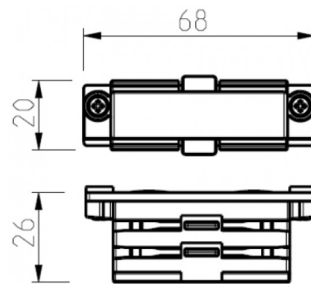

Straight Connector

XTSC621/1	Grey
XTSC621/2	Black
XTSC621/3	White